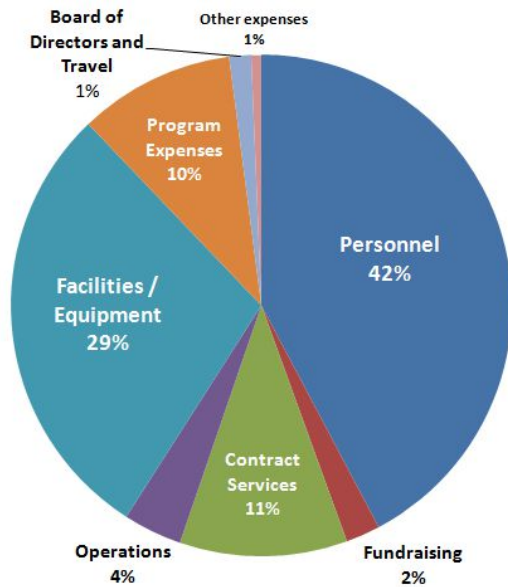

Expenses

- Personnel $84,315
- Facilities / Equipment $57,523
- Contract Services $21,537
- Program expenses $20,076
- Operations $ 7,551
- Fundraising $ 4,411
- Board of Directors and Travel $ 2,804
- Other expenses * $ 1,301

Total Expenses: $199,520

* Bank fees, furniture bank membership, staff development.