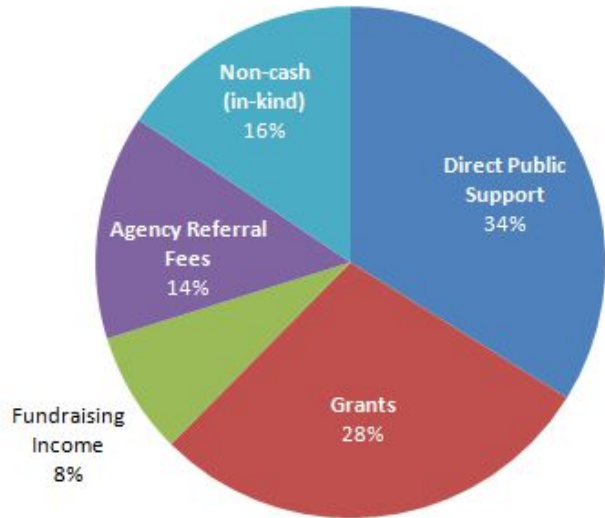

2014 Financial Report

Revenue and In-kind Support

- Direct Public Support $88,775
- Grants $74,841
- Fundraising Income $20,309
- Agency Referral Fees $37,290
- Non-cash (in-kind) $40,846

Total Revenue and In-kind: $221,215

Public support includes cash donations from individuals, religious congregations and businesses